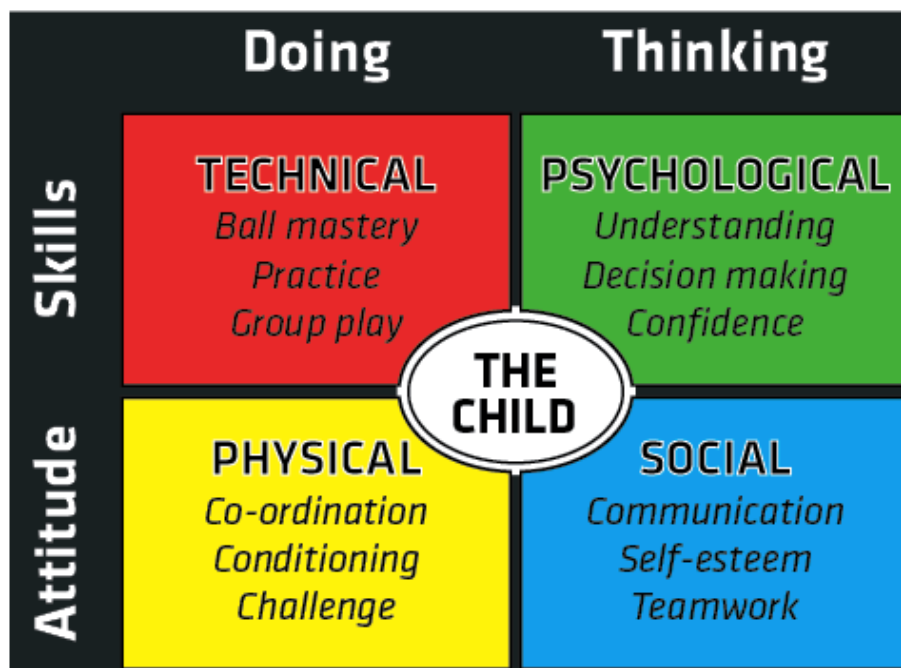

## The BiG Elite Football Development Programme Selection Criteria

**Criteria 1-4** Can demonstrate the required attitude and skills from each 4 corner category of the FA's Long Term Development Plan

**Criteria 5** Can demonstrate good listening skills

**Criteria 6** Can demonstrate a willingness to want to learn

**Selection criteria requirements will be observed and determined by Lionel Best**