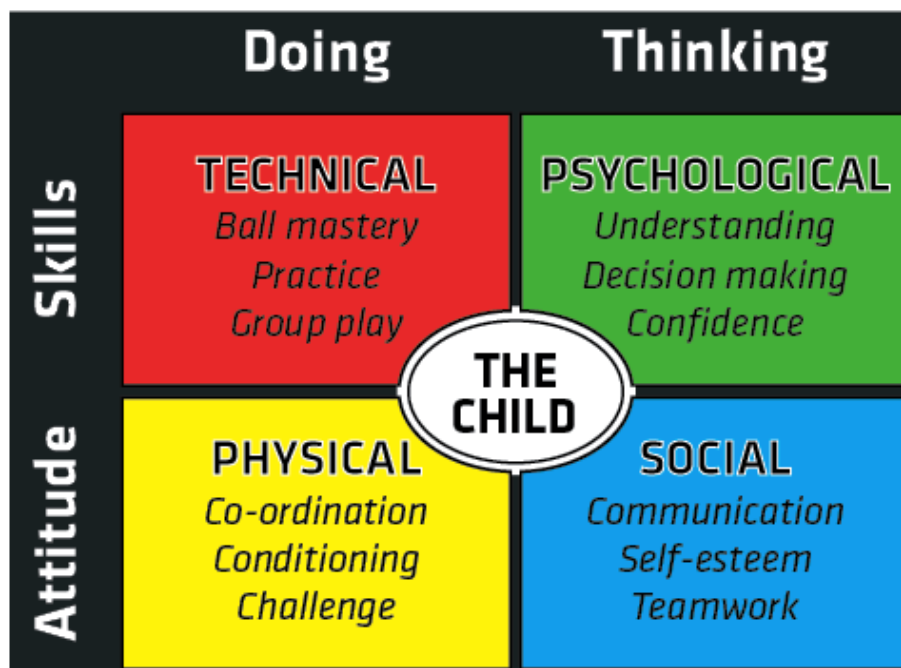

The BiG Elite Football Development Programme Selection Criteria

Criteria 1-4 Can demonstrate the required attitude and skills from each 4 corner category of the FA's Long Term Development Plan

Criteria 5 Can demonstrate good listening skills

Criteria 6 Can demonstrate a willingness to want to learn

Selection criteria requirements will be observed and determined by Lionel Best